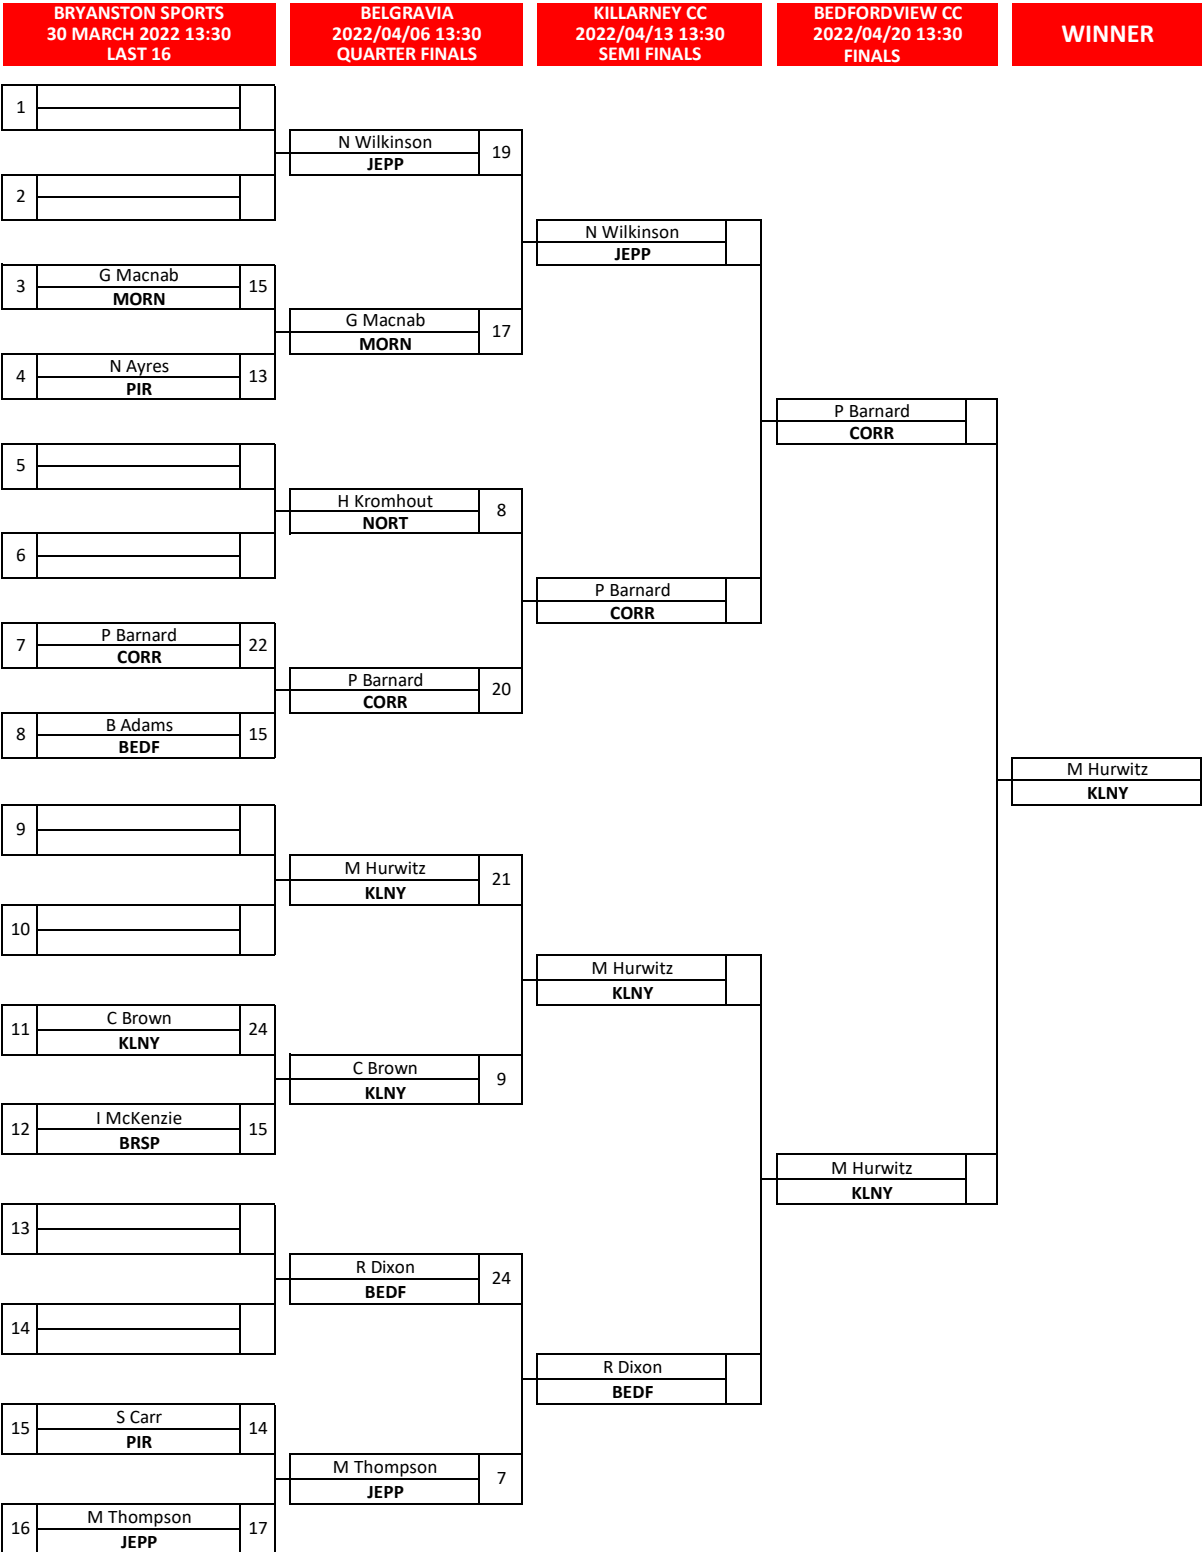

MEN'S MIDWEEK LEAGUE

JACK RAHN SHIELD PLAYOFFS

MEN'S MIDWEEK LEAGUE

VERSION DATE: 10/21

Section 1A

DATE	VENUE	D Joyce Jeppe Quondam				B Adams Bedfordview				R Dixon Bedfordview				Neil Wilkinson Jeppe Quondam				G Gatti Belgravia				D Kahlberg Old Edwardian				B Kletz Bedfordview				M Thomson Jeppe Quondam			
		1		SHOTS		2		SHOTS		3		SHOTS		4		SHOTS		5		SHOTS		6		SHOTS		7		SHOTS		8		SHOTS	
		Opp	For	Against	Points	Opp	For	Against	Points	Opp	For	Against	Points	Opp	For	Against	Points	Opp	For	Against	Points	Opp	For	Against	Points	Opp	For	Against	Points	Opp	For	Against	Points
27/10/21	Bedfordview	2	18	14	10	1	14	18	11	4	13	18	7	3	18	13	14	6	31	8	16	5	8	31	8	8	16	17	7	7	17	16	14
03/11/21	Jeppe Quondam	3	16	17	6	5	9	31	5	1	17	16	15	7	21	12	13	2	31	9	16	8	8	34	5	4	12	21	8	6	34	8	16
10/11/21	Belgravia	4	12	15	7	7	28	13	16	6	12	26	5	1	15	12	14	8	30	5	17	3	26	12	16	2	13	28	5	5	5	30	4
17/11/21	Bedfordview	5	15	20	9	6	23	13	13	7	24	13	14	8	16	11	12	1	20	15	12	2	13	23	8	3	13	24	7	4	11	16	9
24/11/21	Jeppe Quondam	6	28	5	16	4	19	17	12	8	10	28	7	2	17	19	9	7	38	5	18	1	5	28	5	5	5	38	3	3	28	10	14
01/12/21	Belgravia	7	16	14	13	8	25	8	15	5	11	20	7	6	25	12	14	3	20	11	14	4	12	25	7	1	14	16	8	2	8	25	6
12/01/22	Bedfordview	8	27	9	13	27	12	20	5	2	20	12	16	5	12	20	8	4	20	12	13	7	14	9	13	6	9	14	8	1	9	27	8
26/01/22	Jeppe Quondam	10	20	14	13	9	12	22	5	12	36	13	15	11	13	15	8	14	20	15	12	13	12	22	6	16	19	9	15	15	19	20	13
02/02/22	Belgravia	11	13	16	7	13	15	24	7	9	8	25	4	15	16	16	11.5	10	26	17	14	16	9	23	7	12	10	24	6	14	9	19	7
09/02/22	Bedfordview	12	16	11	14	15	13	11	12	14	22	14	13	9	16	21	8	16	31	6	16	11	19	17	15	10	17	16	12	13	21	9	16
16/02/22	Jeppe Quondam	13	25	7	17	14	13	13	11.5	15	12	23	8	16	17	11	14	9	25	10	14	10	12	16	8	11	24	15	14	12	17	16	12
23/02/22	Belgravia	14	24	6	14.5	12	15	13	10.5	16	31	7	15	10	26	4	18	15	19	10	13	9	8	33	5	13	10	23	6	11	16	22	7
02/03/22	Bedfordview	15	22	7	16	16	24	12	12	13	25	5	17	14	18	18	11.5	11	26	7	15	12	12	21	8	9	18	20	7	10	28	4	17
16/03/22	Jeppe Quondam	16	32	10	18	11	26	9	16	10	23	4	17	13	15	19	6	12	25	19	13	15	8	18	7	14	9	21	7	9	5	25	4
23/03/22	Belgravia	9	21	11	13	8	24	9	13	11	20	9	15	12	15	6	15	13	23	13	13	14	22	10	14	15	13	21	7	16	22	14	14
TOTAL		186.5				164.0				175.0				176.0				216.0				132.0				120.0				161.0			
SHOT DIFF		129				39				51				51				223				-134				-105				-12			