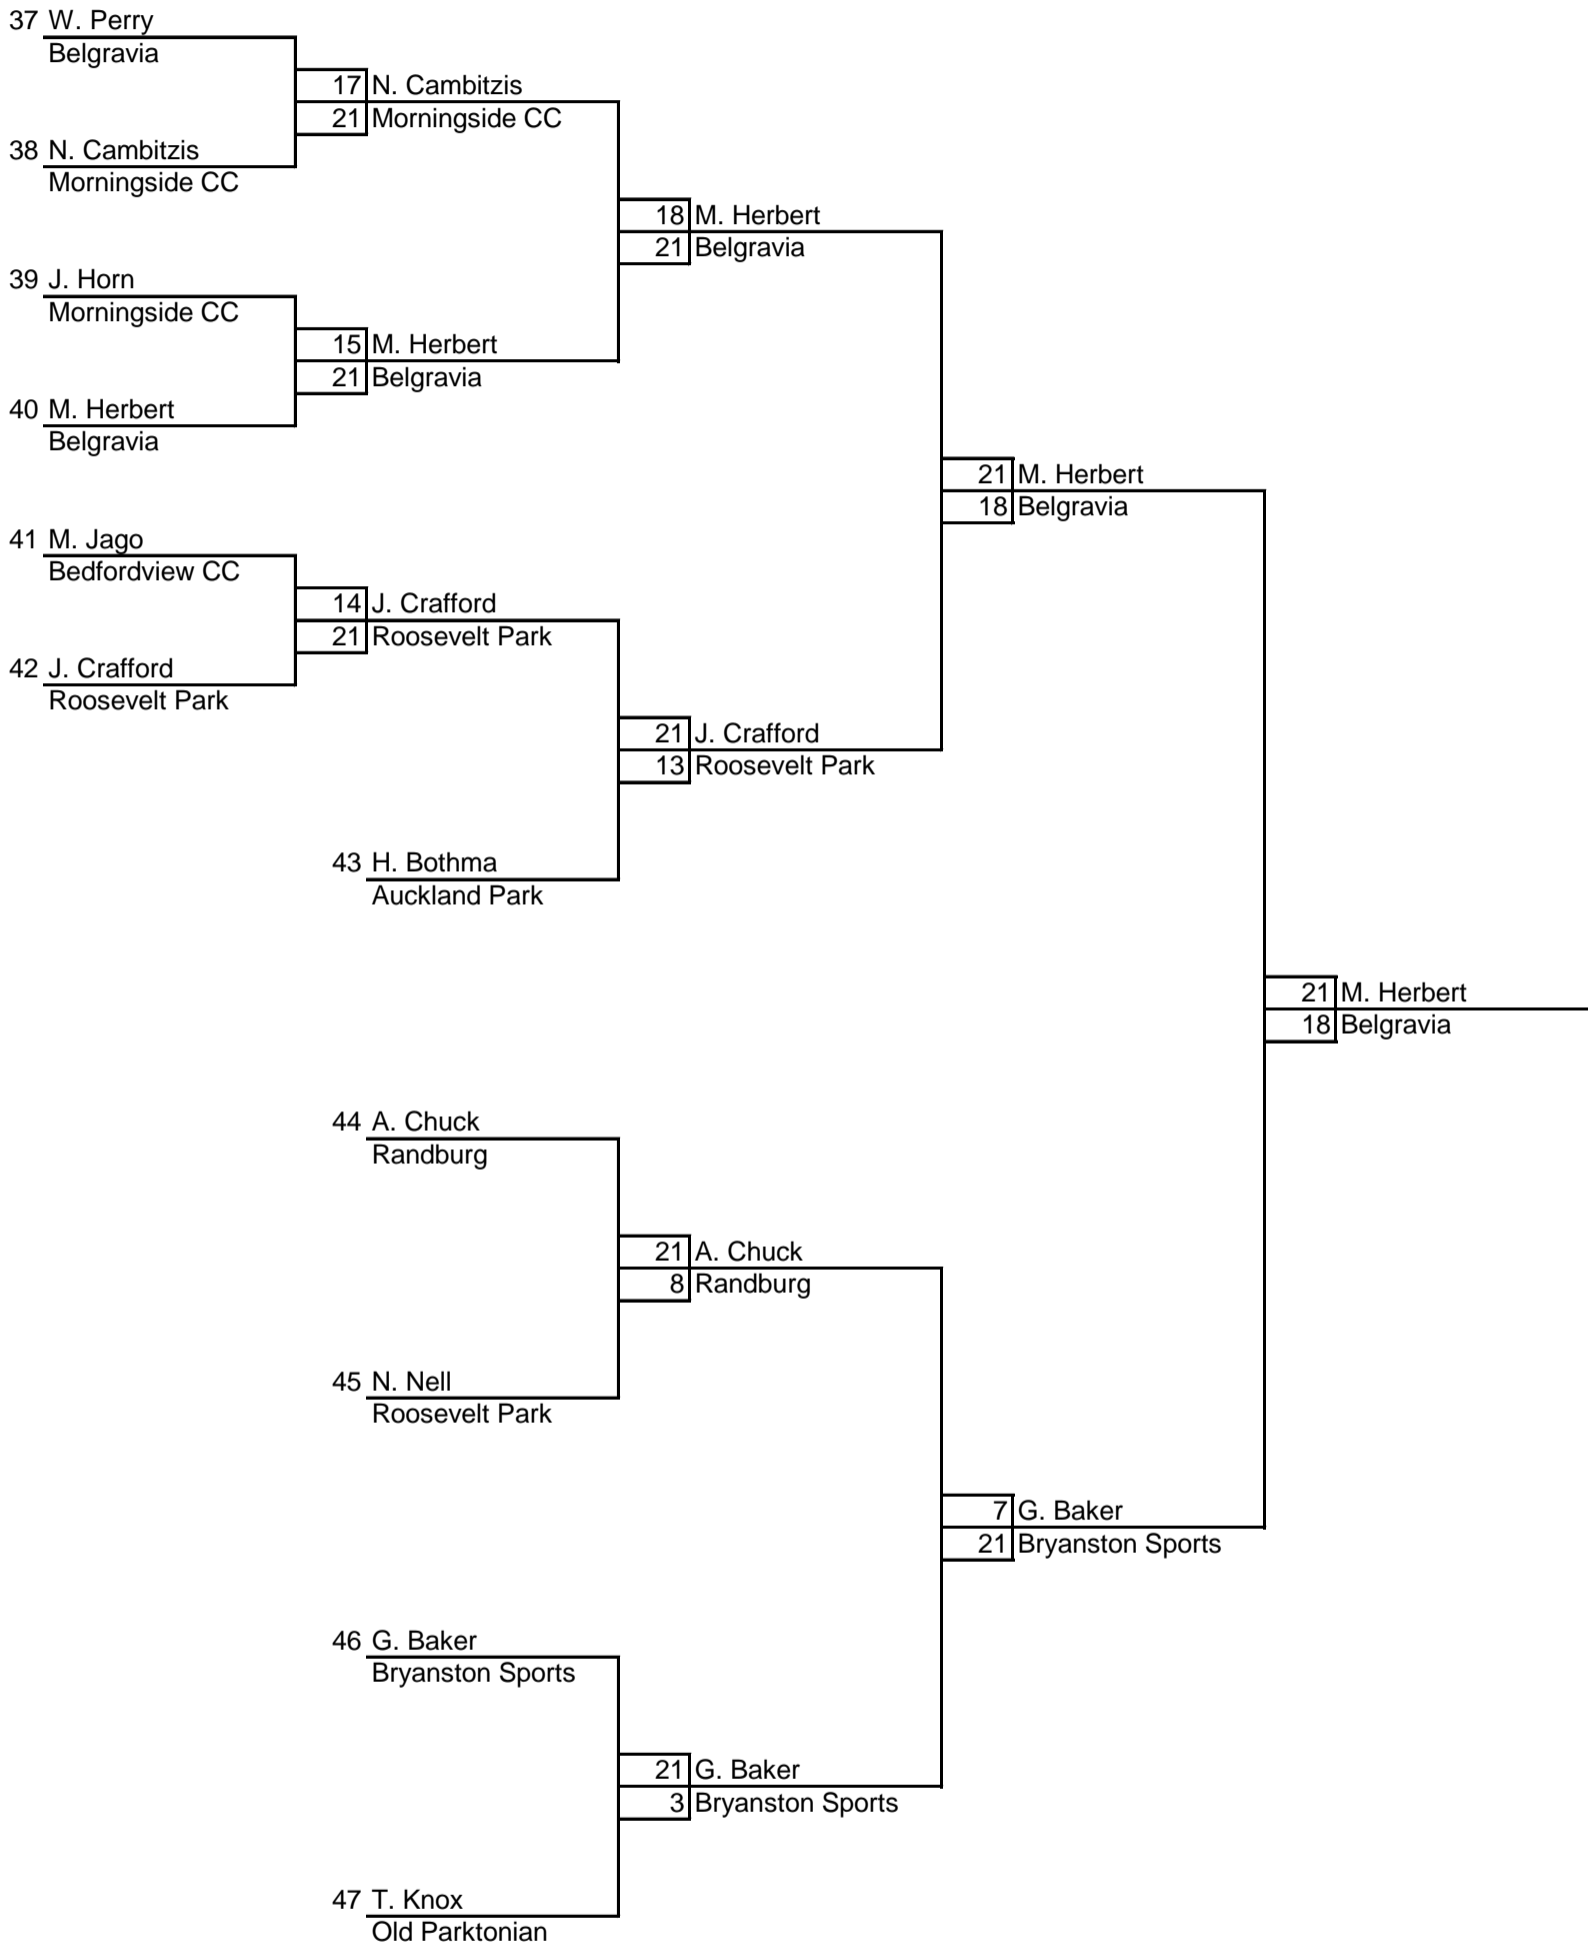

**JBA MEN'S OPEN SINGLES
Play-Off Section 4**

SUN 4 MAR 09H00	SUN 4 MAR 11H30	SUN 4 MAR 14H00	SUN 18 MAR 09H00	Section Winner
DUNKELD	DUNKELD	DUNKELD	BEDFORDVIEW	
Round 1	Round 2	Round 3	Q-Final