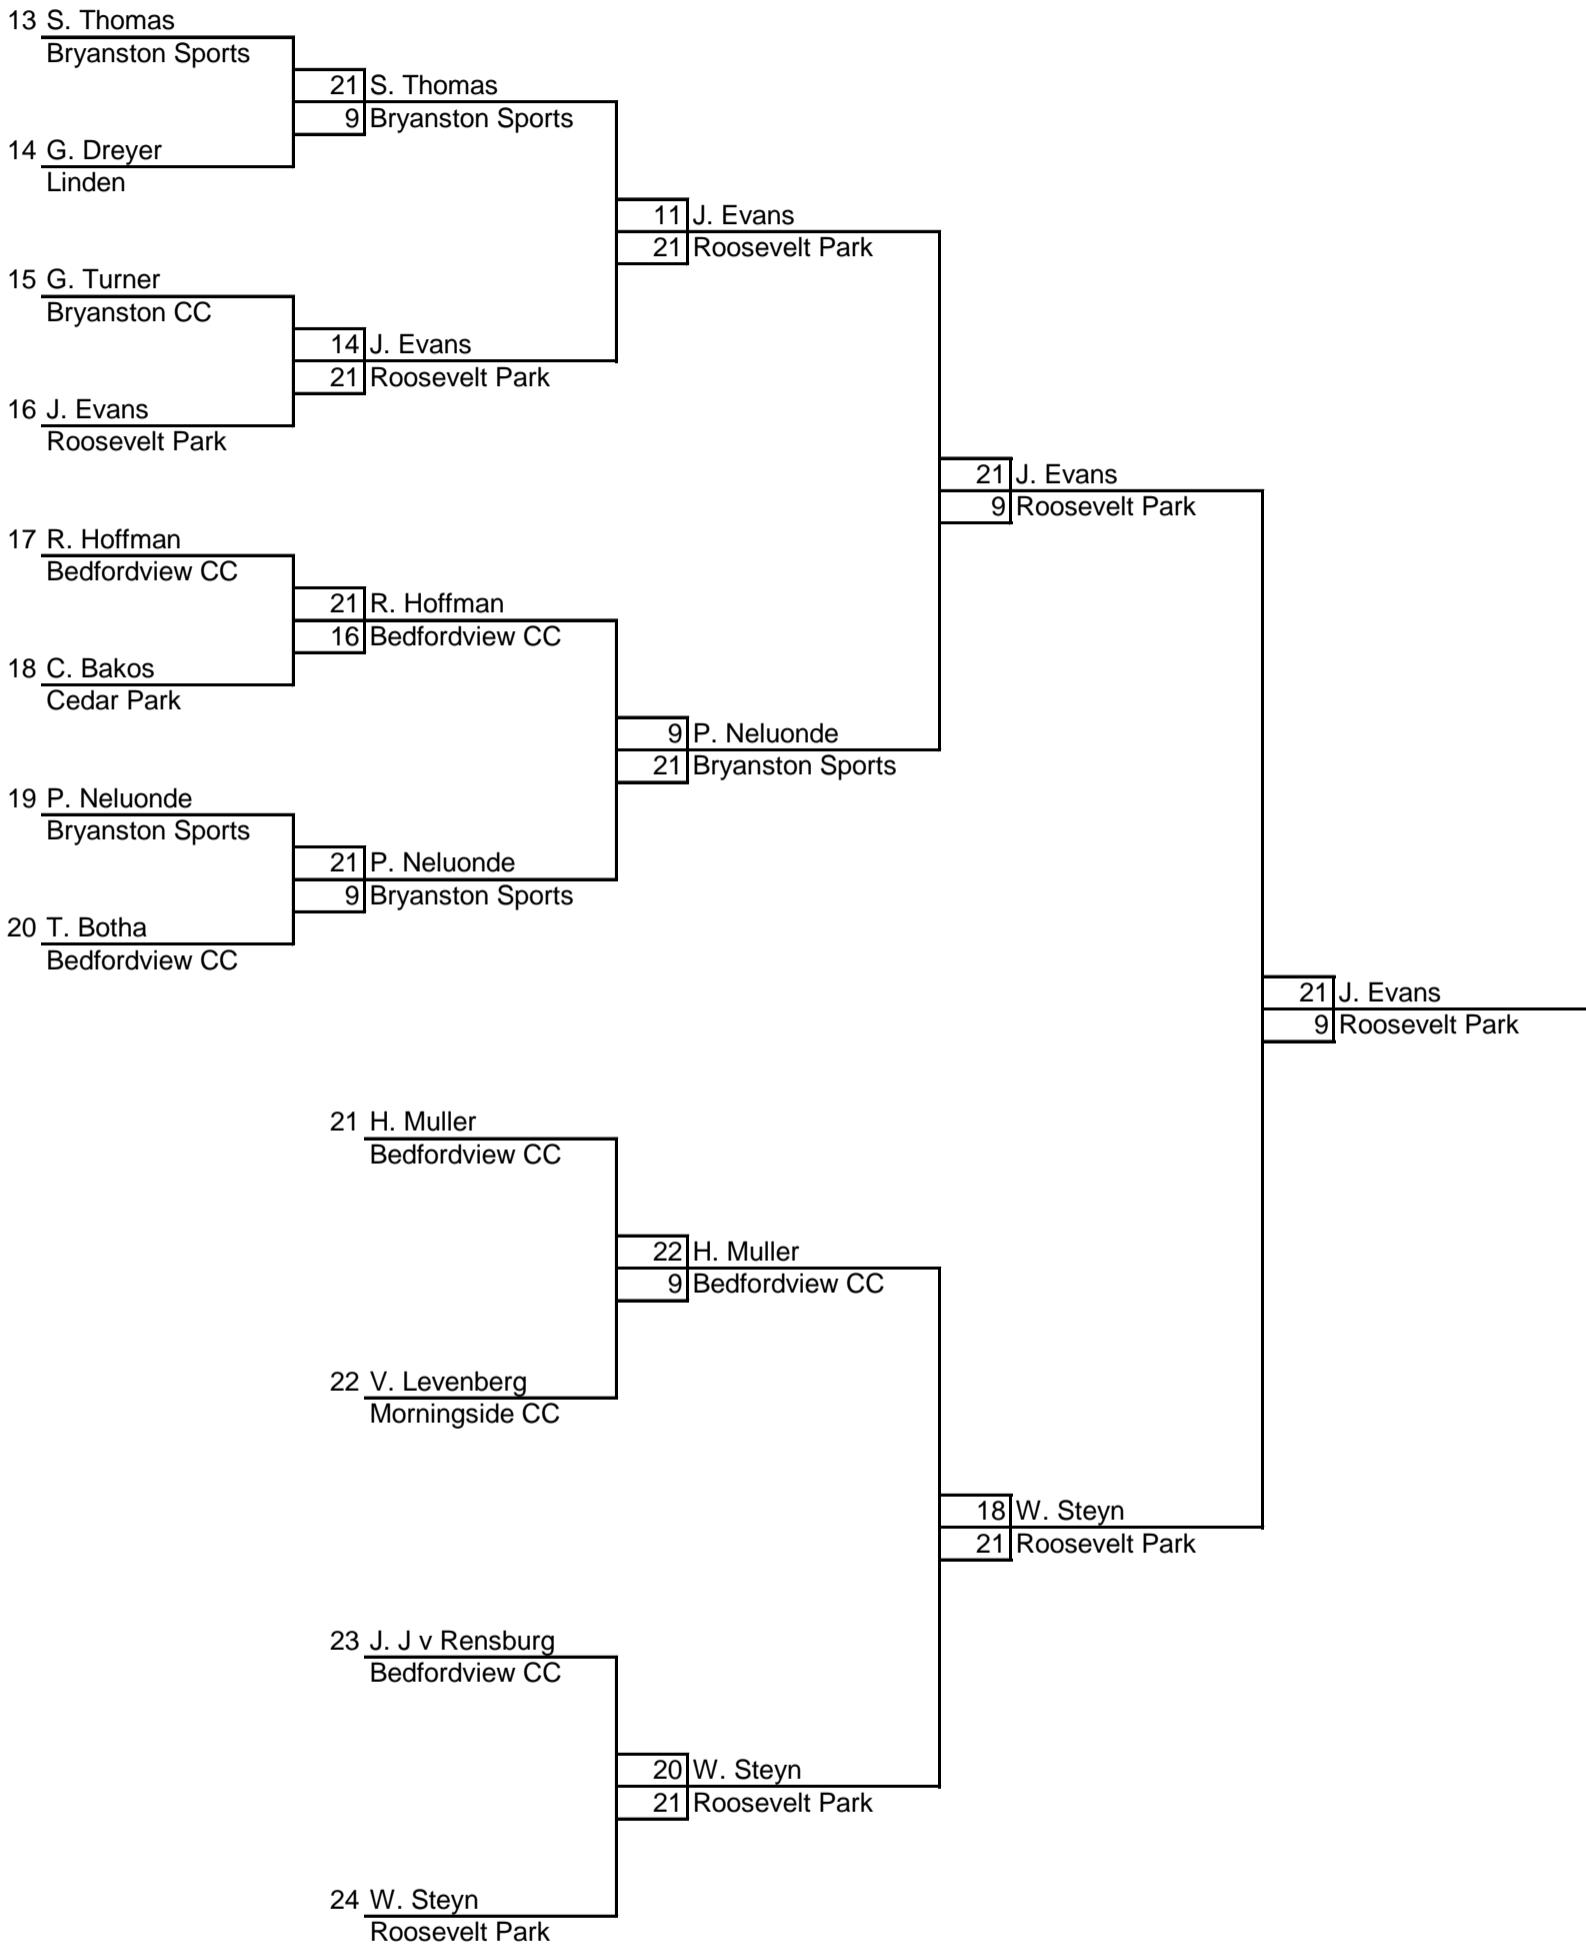

**JBA MEN'S OPEN SINGLES
Play - Off Chart**

SUN 25 MAR 09H00	SUN 25 MAR 11H30	Winner
BEDFORDVIEW	BEDFORDVIEW	
S-Final	Final	

**JBA MEN'S OPEN SINGLES
Play-Off Section 2**

SUN 4 MAR 09H00	SUN 4 MAR 11H30	SUN 4 MAR 14H00	SUN 18 MAR 09H00	Section Winner
BELGRAVIA	BELGRAVIA	BELGRAVIA	BEDFORDVIEW	
Round 1	Round 2	Round 3	Q-Final	