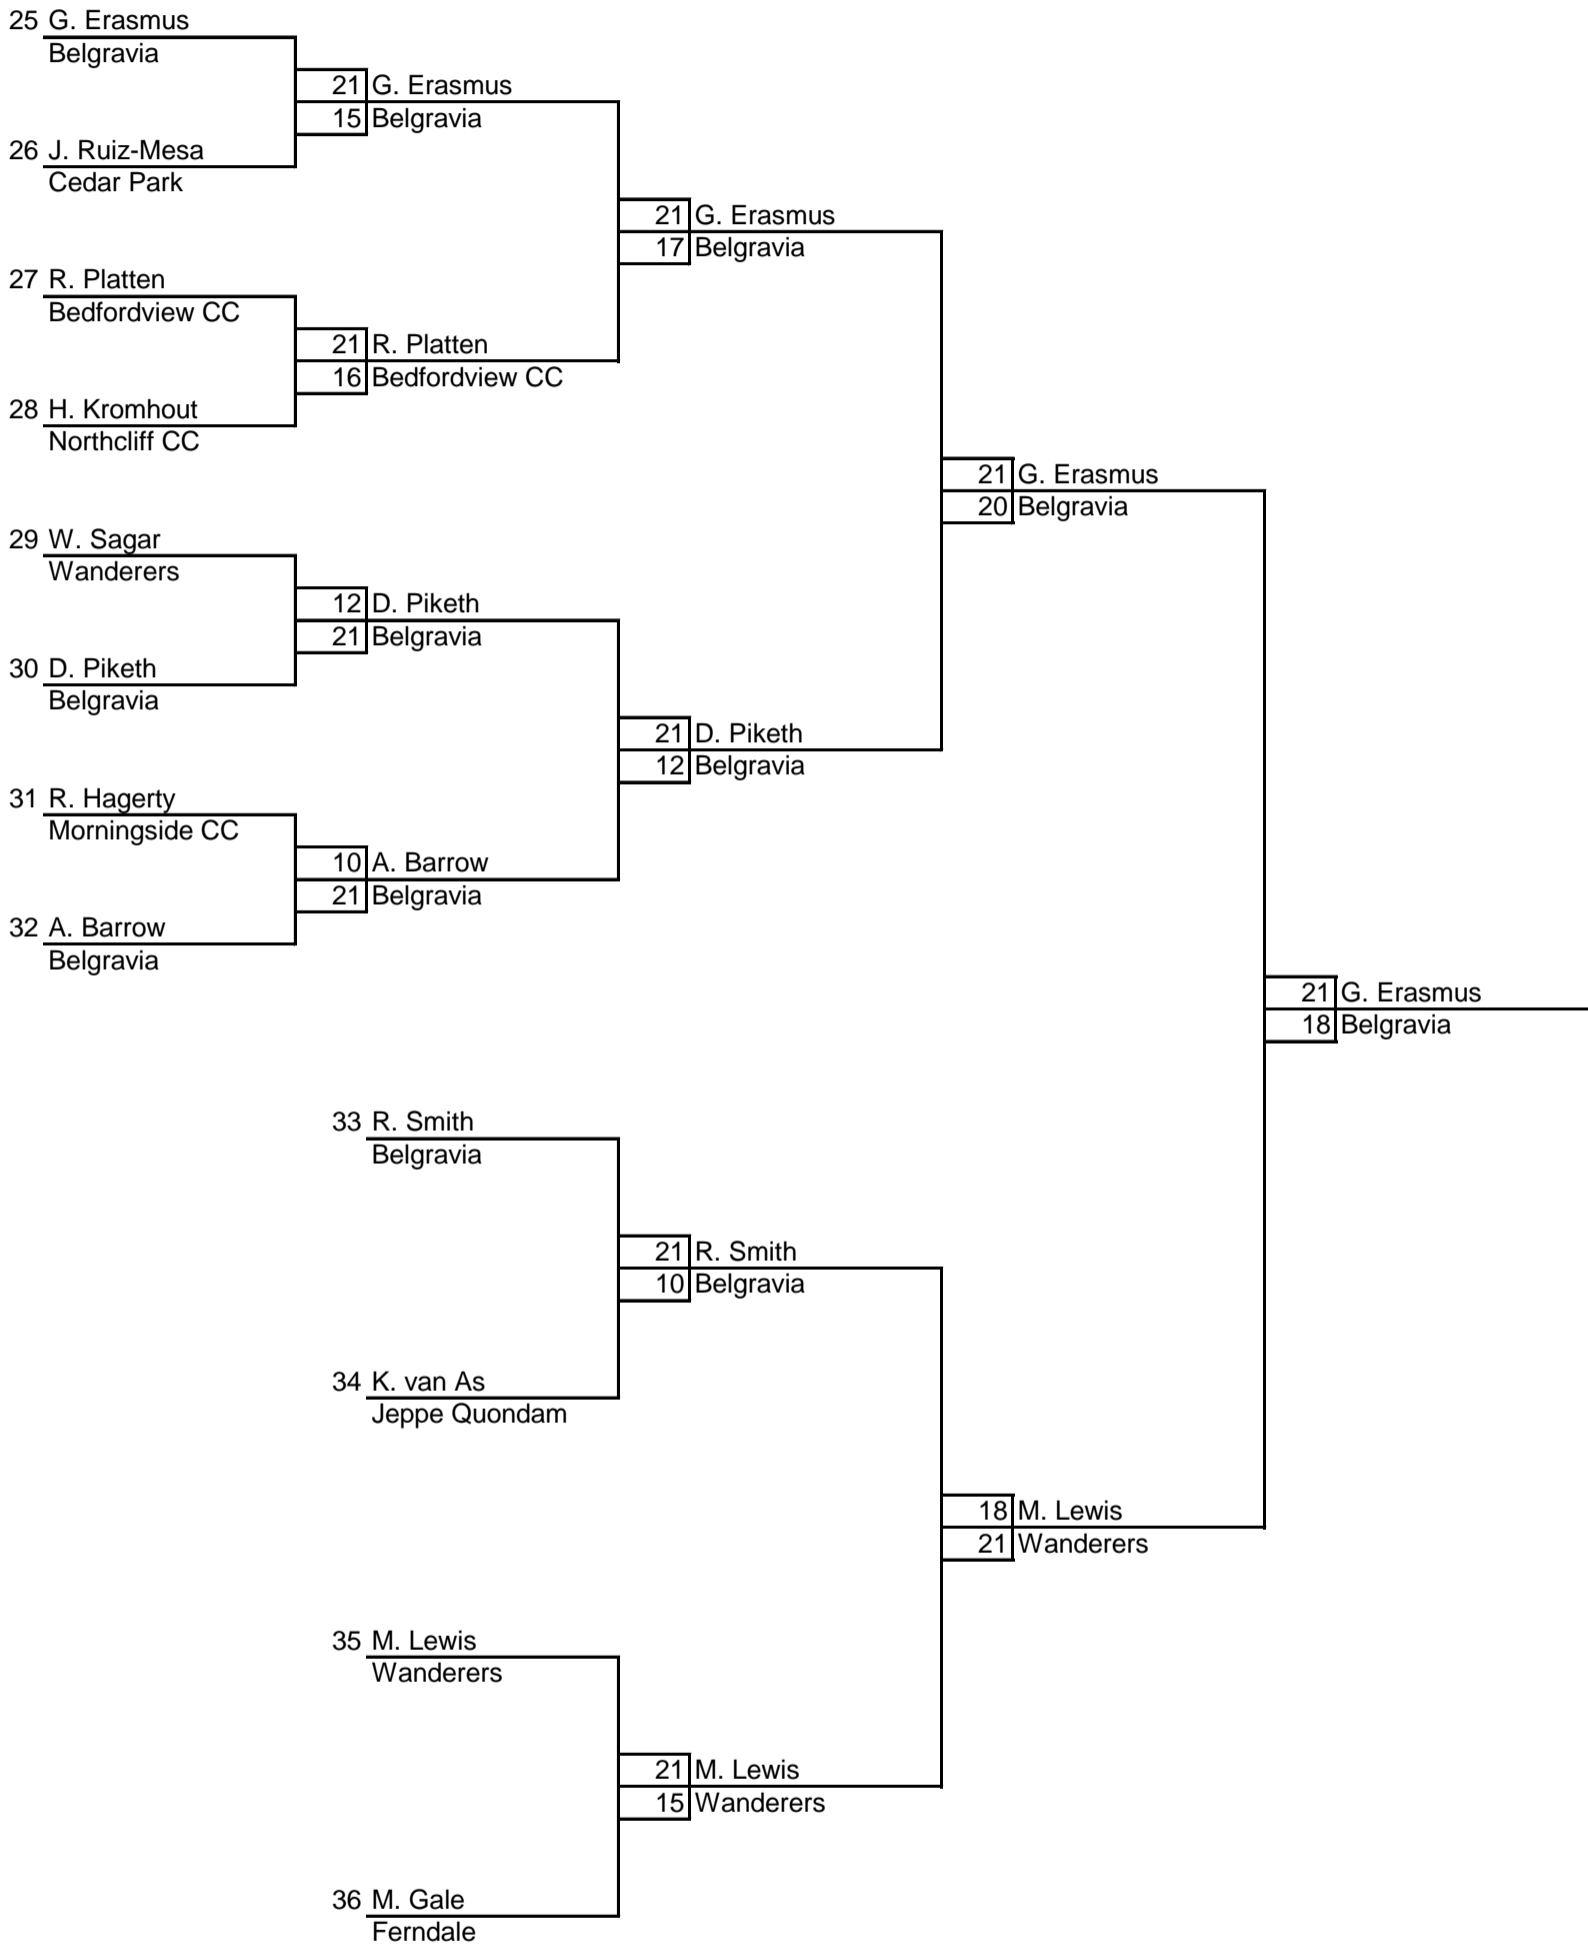

**JBA MEN'S OPEN SINGLES
Play-Off Section 3**

SUN 4 MAR 09H00	SUN 4 MAR 11H30	SUN 4 MAR 14H00	SUN 18 MAR 09H00	Section Winner
ITALIAN CLUB	ITALIAN CLUB	ITALIAN CLUB	BEDFORDVIEW	
Round 1	Round 2	Round 3	Q-Final