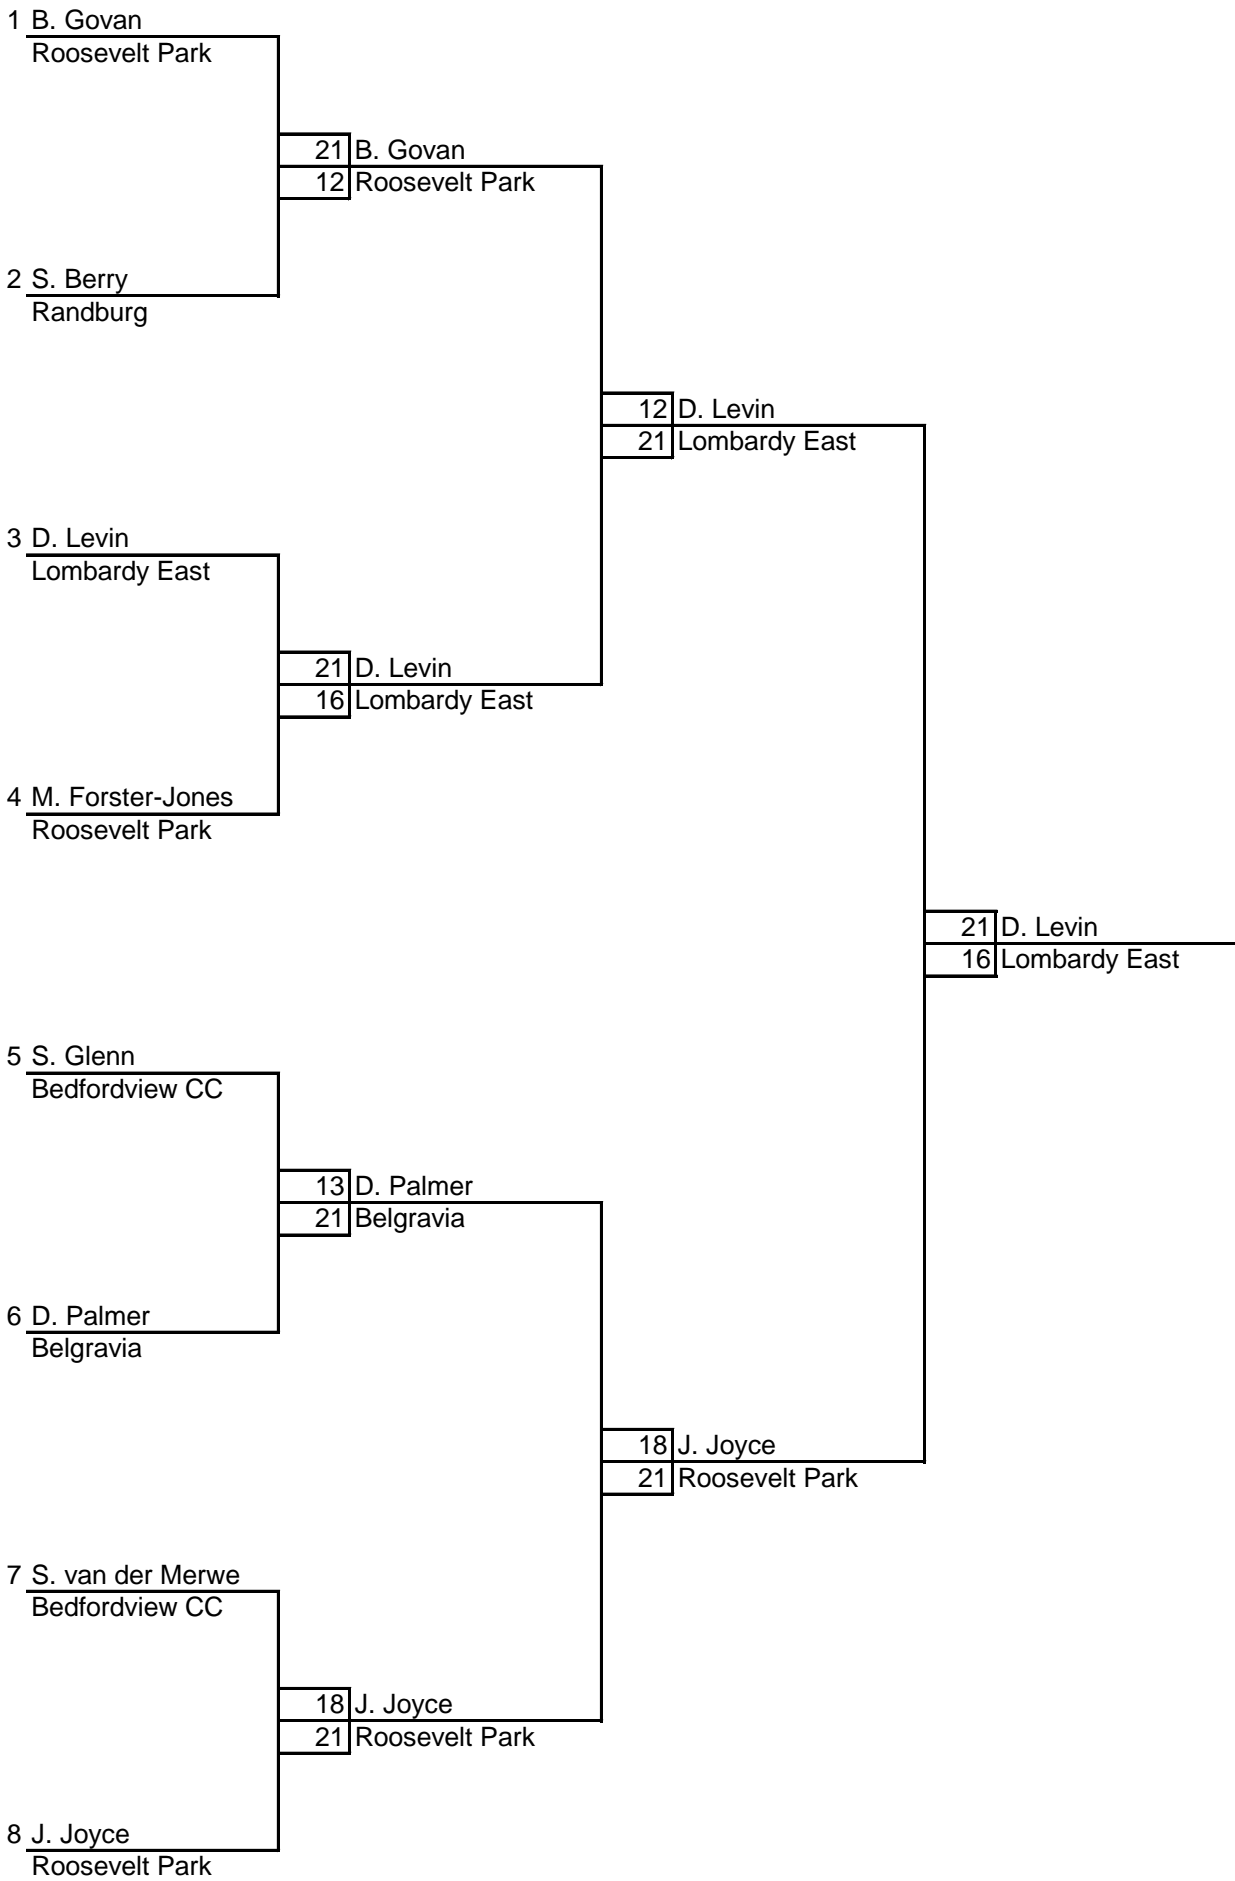

**JBA WOMENS SENIOR SINGLES
Play-Off Chart**

SUN 18 MAR 09H00	SUN 25 MAR 09H00	SUN 25 MAR 11H30	Winner
BRYANSTON SPORTS	BEDFORDVIEW	BEDFORDVIEW	
Q-Final	S-Final	Final	

**Johannesburg
Bowls Association**