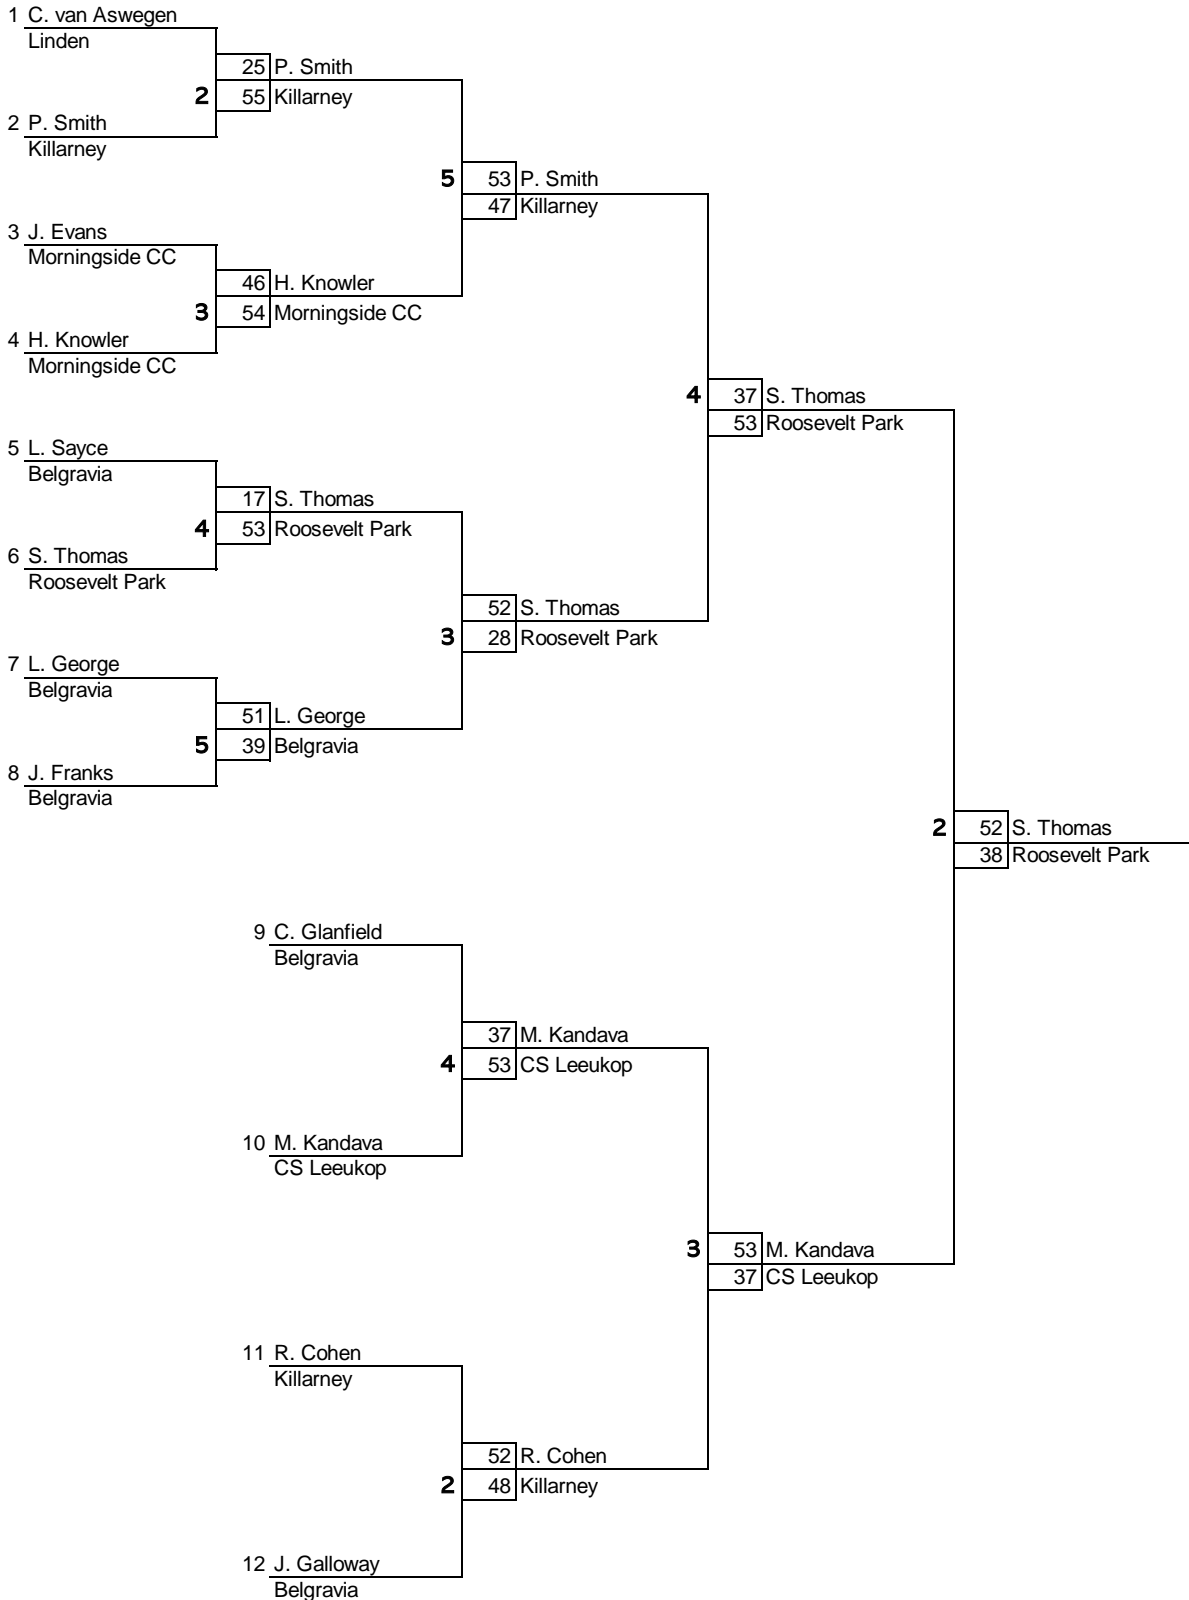

SHIELD JBA PRO 10 PAIRS 2022

Section 1 - KILLARNEY CC

	D. Gardner				S. van der Merwe				S. Solomon				J. Horn				C. van Aswegen				M. Forster Jones				J. Redelinghuys				A. Wilkinson							
	Belgravia				Belgravia				Bryanston Sports				Morningside CC				Linden				Bryanston Sports				Randburg				Kensington							
	1		Points		2		Points		3		Points		4		Points		5		Points		6		Points		7		Points		8		Points					
18-Jun-22	Opp.	Rinks	For	Against	Opp.	Rinks	For	Against	Opp.	Rinks	For	Against	Opp.	Rinks	For	Against	Opp.	Rinks	For	Against	Opp.	Rinks	For	Against	Opp.	Rinks	For	Against	Opp.	Rinks	For	Against	Opp.	Rinks	For	Against
R 1 - 13h30	2	2	58	42	1	2	42	58	4	5	51	49	3	5	49	51	6	3	64	36	5	3	36	64	8	4	60	40	7	4	40	60				
R 2 - 14h30	3	3	49	51	4	4	60	40	1	3	51	49	2	4	40	60	7	6	53	47	8	1	55	45	5	6	47	53	6	1	45	55				
R 3 - 15h30	4	6	53	47	3	1	51	49	2	1	49	51	1	6	47	53	8	3	43	57	7	4	50	50	6	4	50	50	5	3	57	43				
R 4 - 19/6 09h00	5	4	48	52	6	3	50	50	7	5	63	37	8	2	51	49	1	4	52	48	2	3	50	50	3	5	37	63	4	2	49	51				
R 5 - 10h00	6	2	50	50	5	5	51	49	8	4	48	52	7	3	56	44	2	5	49	51	1	2	50	50	4	3	44	56	3	4	52	48				
R 6 - 11h30	7	1	46	54	8	6	53	47	5	2	53	47	6	5	68	32	3	2	47	53	4	5	32	68	1	1	54	46	2	6	47	53				
R 7 - 12h30	8	5	56	44	7	2	51	49	6	6	38	62	5	1	47	53	4	1	53	47	3	6	62	38	2	2	49	51	1	5	44	56				
			360	340			358	342			353	347			358	342			361	339			335	365			341	359			334	366				