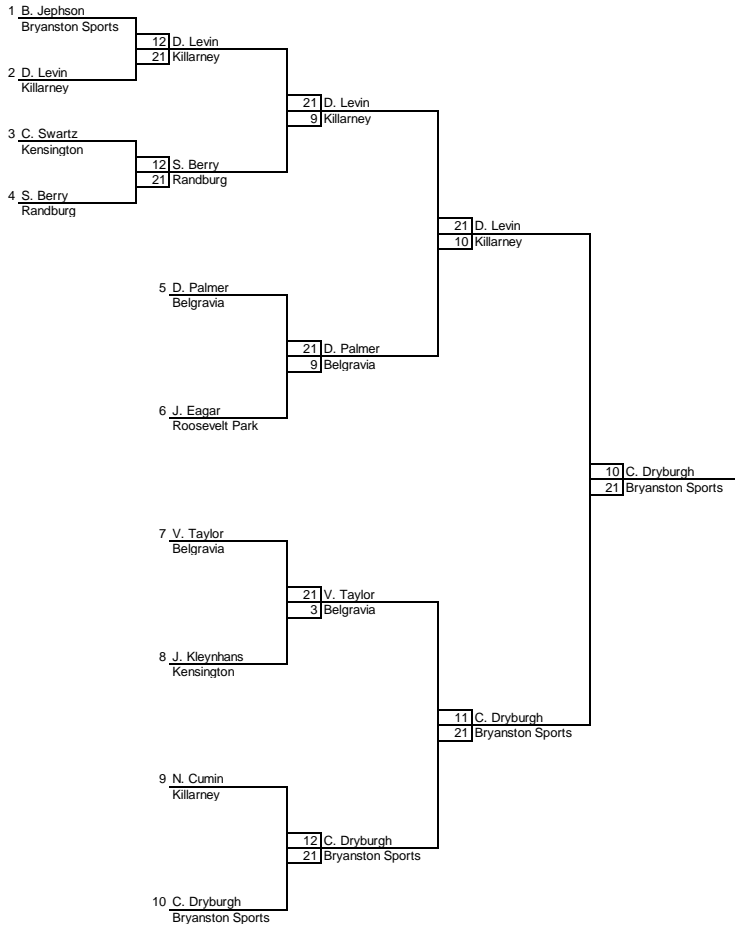

**JBA WOMEN'S VETERAN SINGLES CHAMPIONSHIPS 2021  
Play-Off Chart**

7 March 09h00	7 March 11h30	14 March 09h00	14 March 14h30	Winner
RANDBURG	RANDBURG	BELGRAVIA	BELGRAVIA	
Play-Off Rnd 1	Q-Final	S-Final	Final	

## JBA WOMEN'S VETERAN SINGLES CHAMPIONSHIPS 2021

Section 1 - KILLARNEY															
B. Jephson						L. van den Berg					E. Herzenberg				
Bryanston Sports						Belgravia					Linden				
1	Shots				2	Shots				3	Shots				
28-Feb-21	Opp.	Rinks	For	Against	Points	Opp.	Rinks	For	Against	Points	Opp.	Rinks	For	Against	Points
Round 1 - 09h00	2	1	21	14	2	1	1	14	21	0	M				
Round 2 - 11h30	M					3	2	21	7	2	2	2	7	21	0
Round 3 - 14h30	3	3	21	14	2	M					1	3	14		2
			<b>42</b>	<b>28</b>	<b>4</b>			<b>35</b>	<b>28</b>	<b>2</b>			<b>21</b>	<b>21</b>	<b>2</b>
			Shot Diff.	14				Shot Diff.	7				Shot Diff.	0	
			Shot %	1.50	<b>1</b>			Shot %	1.25	<b>2</b>			Shot %	1.00	<b>3</b>