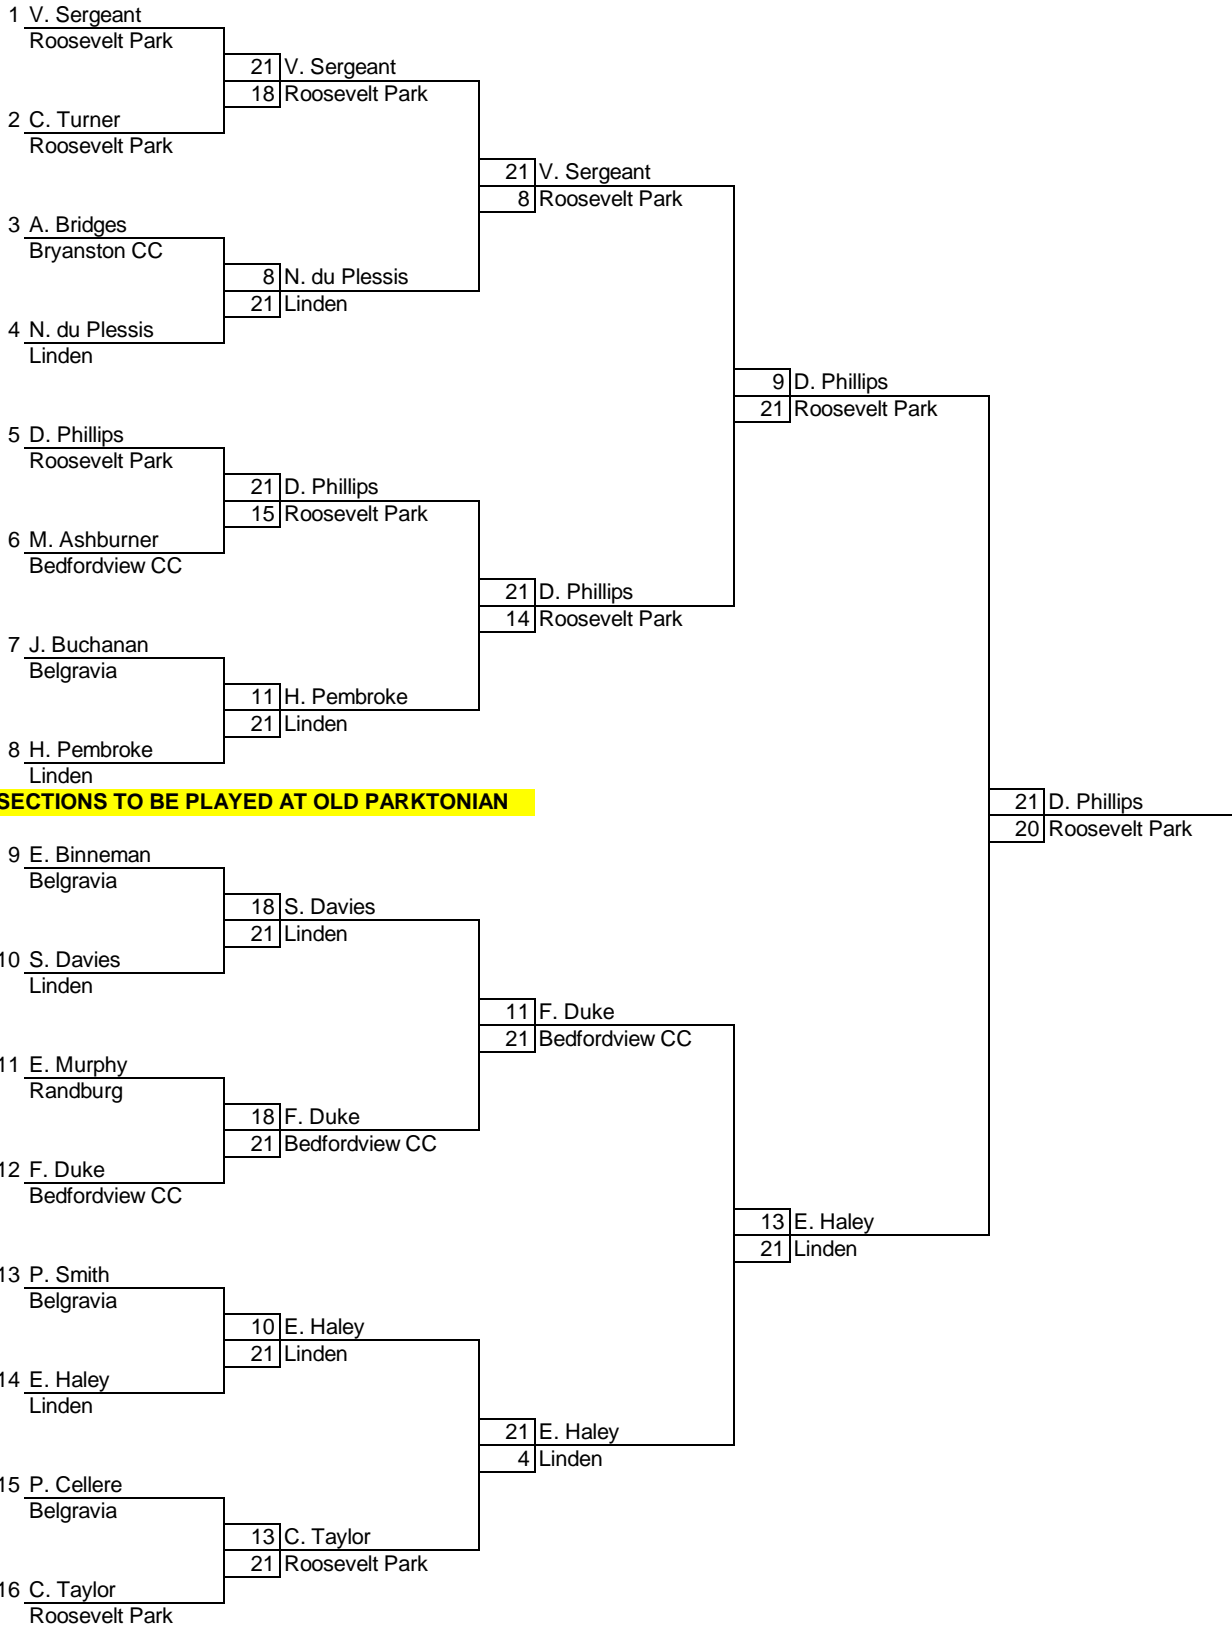

JBA WOMEN'S OPEN SINGLES CHAMPIONSHIP 2021

Play-Off Chart

7 March 09h00	7 March 11h30	14 March 11h30	14 March 14h30	Winner
ROOSEVELT	ROOSEVELT	BELRAVIA	BELGRAVIA	
Play-Off Rnd 1	Q-Final	S-Final	Final	

JBA WOMEN'S OPEN SINGLES CHAMPIONSHIP 2021

Section 1 - LINDEN																	
B. Bannister						R. Fouche					V. Sergeant						
Belgravia						Linden					Roosevelt Park						
28-Feb-21																	
	1		Shots				2		Shots				3		Shots		
	Opp.	Rinks	For	Against	Points	Opp.	Rinks	For	Against	Points	Opp.	Rinks	For	Against	Points		
Round 1 - 09h00	2	1	21	15	2	1	1	15	21	0	M						
Round 2 - 11h30	M		0	0	0	3	2	11	21	0	2	2	21	11	2		
Round 3 - 14h30	3	3	7	21	0	M					1	3	21	7	2		
			28	36	2			26	42	0			42	18	4		
			Shot Diff.	-8				Shot Diff.	-16				Shot Diff.	24			
			Shot %	0.78	2			Shot %	0.62	3			Shot %	2.33	1		