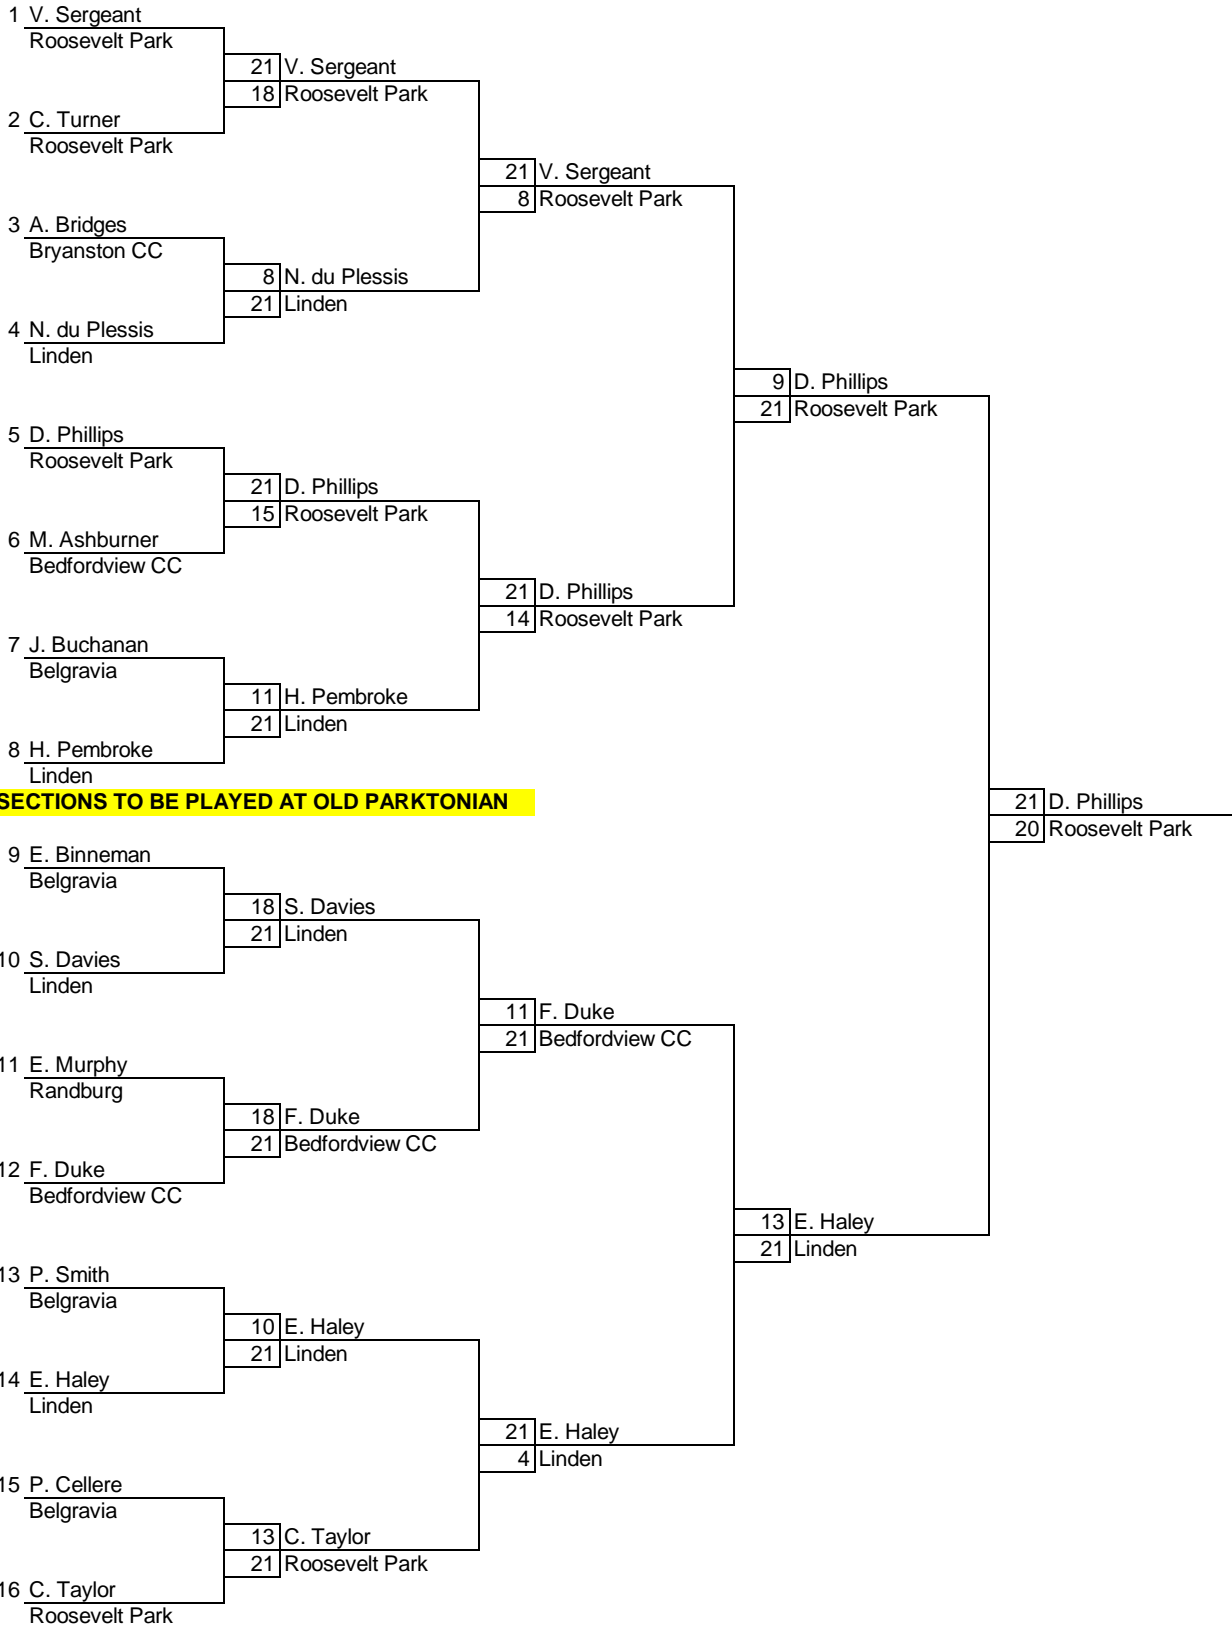

**JBA WOMEN'S OPEN SINGLES CHAMPIONSHIP 2021**

**Play-Off Chart**

7 March 09h00	7 March 11h30	14 March 11h30	14 March 14h30	<b>Winner</b>
ROOSEVELT	ROOSEVELT	BELRAVIA	BELGRAVIA	
Play-Off Rnd 1	Q-Final	S-Final	Final	

## JBA WOMEN'S OPEN SINGLES CHAMPIONSHIP 2021

Section 1 - LINDEN																	
B. Bannister						R. Fouche					V. Sergeant						
Belgravia						Linden					Roosevelt Park						
28-Feb-21																	
	1		Shots				2		Shots				3		Shots		
	Opp.	Rinks	For	Against	Points	Opp.	Rinks	For	Against	Points	Opp.	Rinks	For	Against	Points		
Round 1 - 09h00	2	1	21	15	2	1	1	15	21	0	M						
Round 2 - 11h30	M		0	0	0	3	2	11	21	0	2	2	21	11	2		
Round 3 - 14h30	3	3	7	21	0	M					1	3	21	7	2		
			28	36	2			26	42	0			42	18	4		
			Shot Diff.	-8				Shot Diff.	-16				Shot Diff.	24			
			Shot %	0.78	2			Shot %	0.62	3			Shot %	2.33	1		